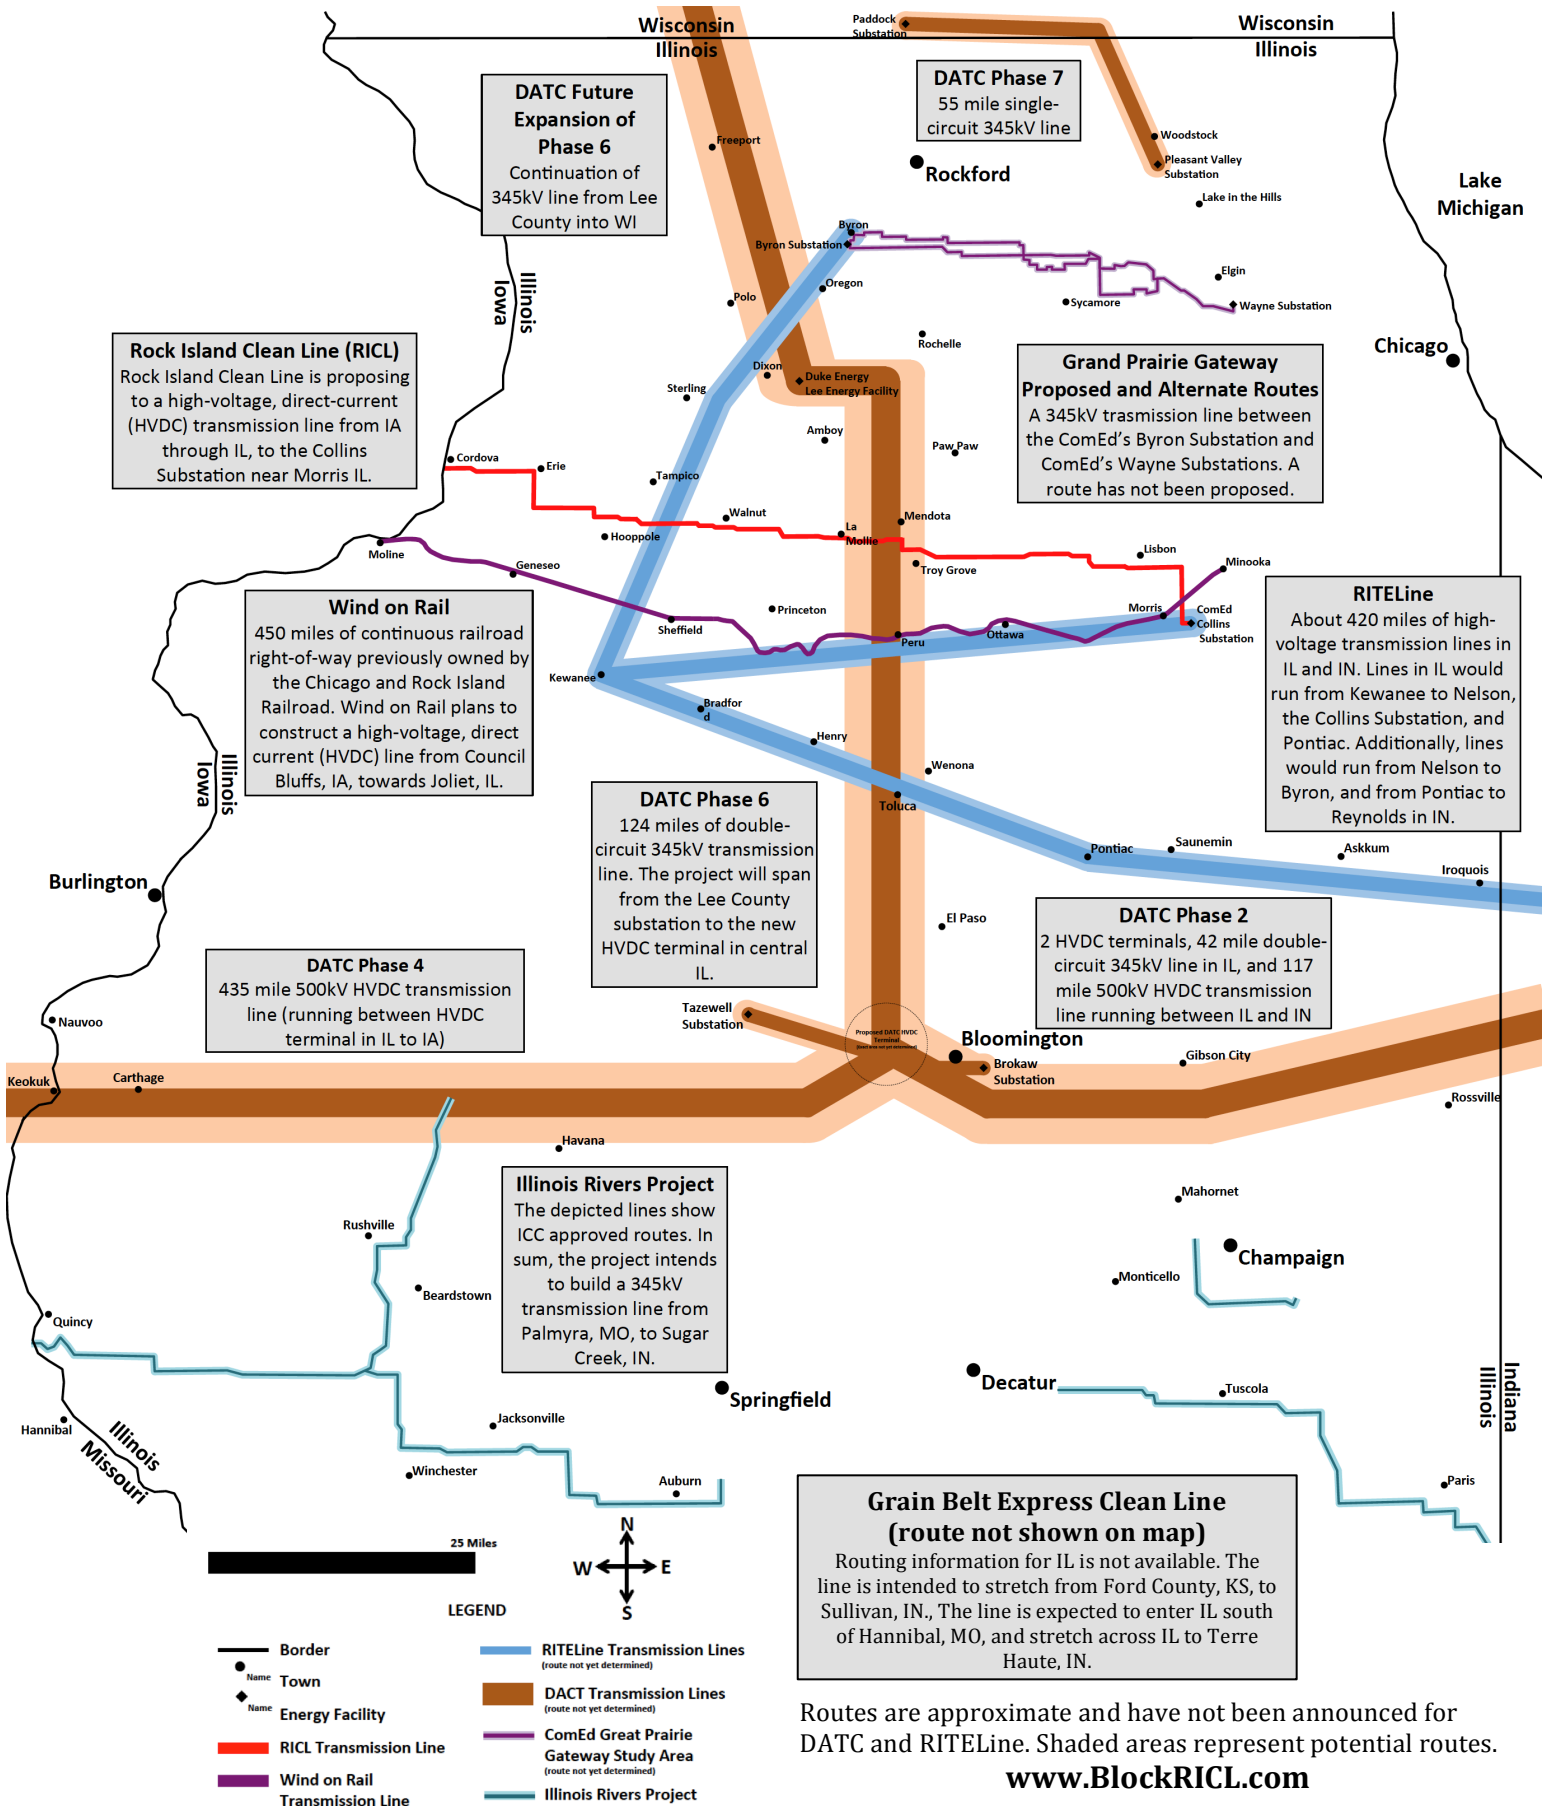

Proposed Transmission Line Projects In Illinois

Routes are approximate and have not been announced for DATC and RITELine. Shaded areas represent potential routes.

www.BlockRICL.com